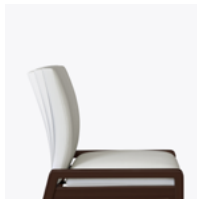

valdina

Flex – Short Back
Armless

kwalu.

Furnishing the Future™

valdina

Flex – Short Back Armless

The armless version of the Valdina is a thoughtfully designed chair which features an upholstered back and seat. It has a flex frame which connects from its seat to the back, enabling a modest amount of flexibility in this short backed chair. Wall saver back legs ensure the walls remain in pristine condition.

Model: VDNFNA21G
21.75W 27D 35H 18SW 19SD 19SH

Features

Flex Back

Frame enables a modest amount of flexibility in the back only; seat, arms and legs remain stationary.

Wallsaver

Wallsaver back legs help keep walls in pristine condition.

Steel Reinforced

Our patented steel-reinforced joint system uses over 20 pieces of steel in most Kwalu chairs. Stop ongoing and costly furniture replacement.

Durable Finish

Kwalu's solid surface (1/8" thick) proprietary finish doesn't have any of the drawbacks of wood. The frames are moisture impervious, graffiti-resistant, easy to clean and maintenance-free.